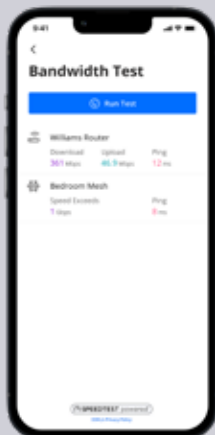

EXPERIENCE THE TRUE POWER of the Arvig® app!

Check your internet speed.

Run bandwidth tests to monitor your network performance and give bandwidth priority to specific devices.