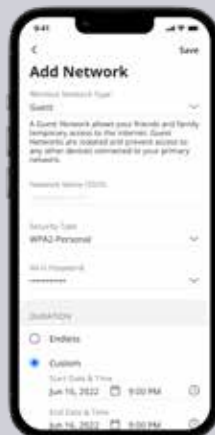

EXPERIENCE THE TRUE POWER of the Arvig® app!

Check your internet speed.

Run bandwidth tests to monitor your network performance and give bandwidth priority to specific devices.