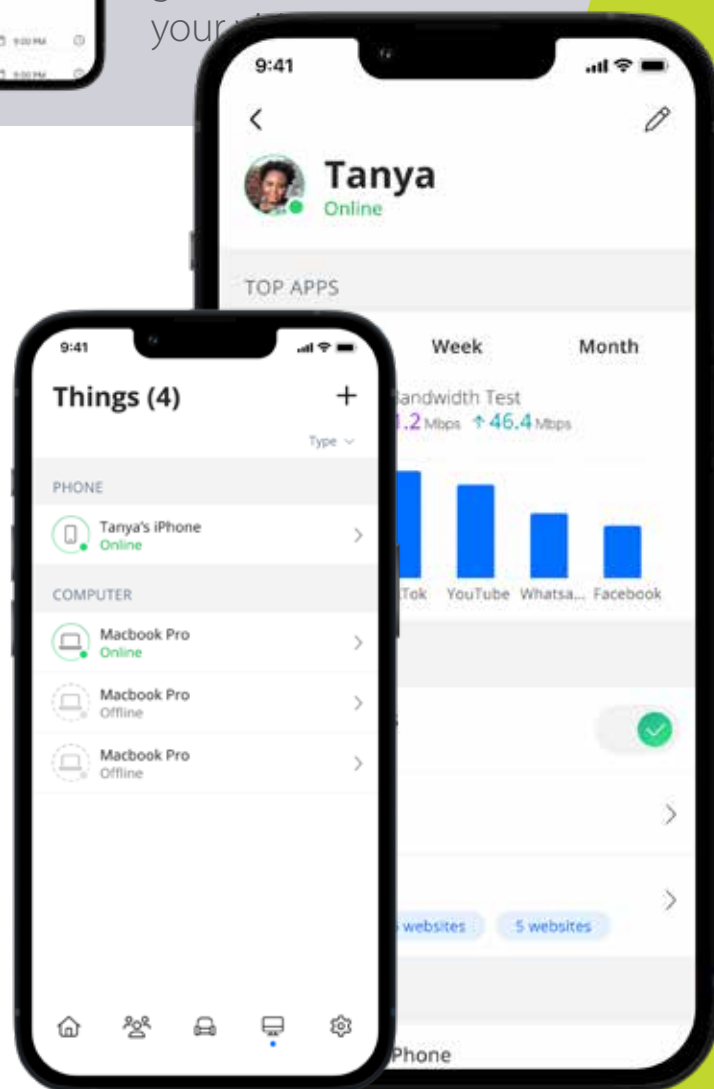

877.290.0560

arvig.net/managedwifi