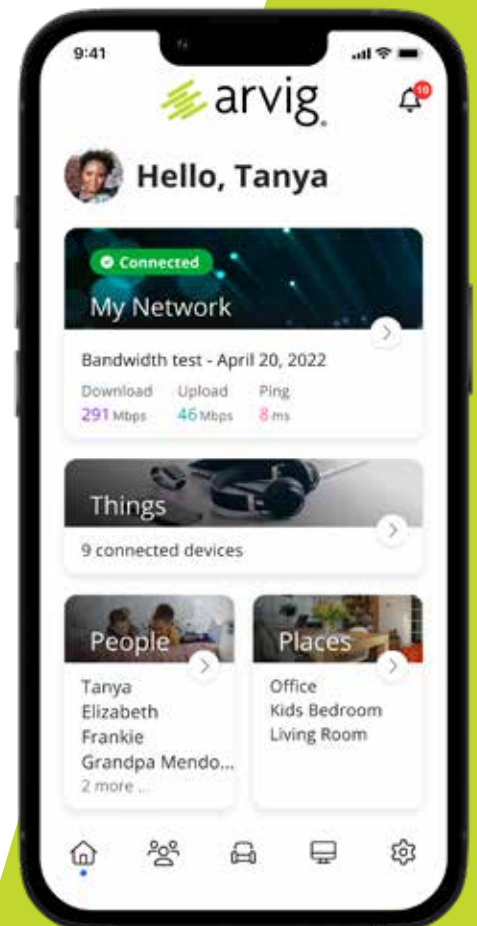

WELCOME to Arvig® Managed WiFi Service!

Here is your network login information. Please store in a secure place.

Network Name: _____

Password: _____

Make the most of your new network with the Arvig App.

Thanks for choosing Arvig for your Managed WiFi service. You are getting the best internet and WiFi experience possible. Now that your professional installation and whole-home WiFi optimization is complete, you're ready to start tailoring your WiFi.

Before you begin your Arvig Managed WiFi service, download the Arvig WiFi app now.

STEP 1

Go to the app store.

STEP 2

Search for the Arvig Manage Your WiFi app.

STEP 3

Download the app!

Visit arvig.net/managedwifi for instructions to set up the app.